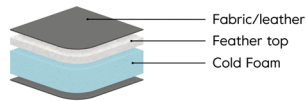

Feather soft (Comfort C2)
Seat
Cold foam with a feather top.

Back
Feather and ball fibre mix.